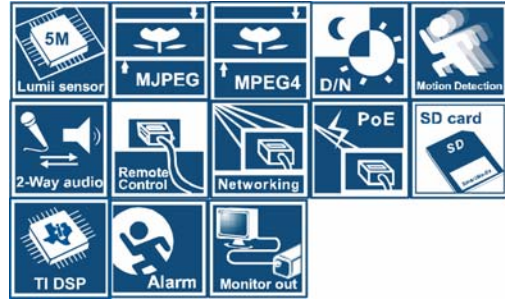

## NCB855 Network camera Megapixel Color Sensor Network Camera with Triple Streaming (MPEG-4 x 2/M-JPEG)

### Specification

Image system	
Image sensor	1/2.5" 5 MP Lumii sensor image optimized for low light performance
Effective pixels	Full scanning mode:2592 (H) X 1944 (V)
Image Compression Method	MPEG-4 x 2/Motion JPEG
Resolution	HD 720P (1280 X 720) VGA (640 X 480), 352 (640 X 352),192 (352 X 192)
Service Monitor output (For installation)	One Jack for composite video (Support PAL/ NTSC TV mode only) HD 720P 1280 X 720 @25 fps for PAL; @30 fps for NTSC VGA (640 X 480), 352 (642 X 352), 192 (352 X 192) @25 fps for PAL; @30 fps for NTSC
Electric	
Sync system	Internal
Lens Mount	CS mount
Gamma correction	0.45
Minimum illumination	0.3 lux. @ TV-Out (F1.2) 10 IRE
White balance	2500°K-9600°K
BLC	On and OFF
Audio	Two-way Mono Audio; Full-duplex
Alarm	Yes; 1x DI & 1x DO
SD card slot	Support micro SDHC card (up to 32 Gb)
Intelligent video	Video motion detection
Power supply	
Power requirement	DC12V/AC24V/ PoE
Power consumption	5W Max
Power connector	Screwless Terminal Block
Environment	
Operating temperature	-10°C ~ 50°C (14°F ~ 122°F)
Operating humidity	80% RH or less
Storage temperature	-20°C ~ 60°C (-4°F ~ 140°F)
Network	
Ethernet	10/100 base-T Ethernet connection for LAN/WAN,
Internet protocol	TCP/IP, UDP, HTTP, SMTP, DNS, DHCP, NTP, DDNS, FTP, RTP,RTSP over TCP or UDP, ICMP, IGMP, uPNP
Control interface	IE browser 6.0 or above
I/O connector	
Network port	RJ45 with LEDs
Video port	YES
Audio in & out port	YES
Mechanism	
Dimensions((LxWxH)	114 x 66 x 65 mm (4.5" x 2.6" x 2.6")
Weight (Camera Only)	320g (0.70 lb)
Software	Web client support Live view, Snapshot
Ordering information	
	NCB855-HN5
	NCB855-HP5