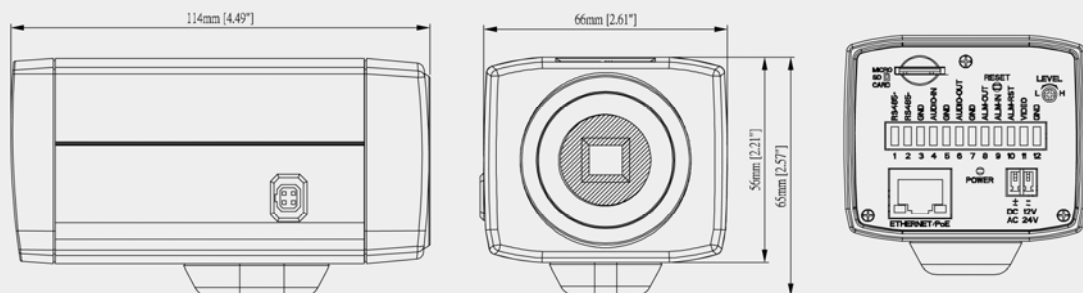

Dimensions

2009.6.12 version.

MESSOA reserves the right to update the NCB 855 datasheet at any time without notice.
MESSOA USA e-mail:info.us@messoa.com /MESSOA Taiwan e-mail:info@messoa.com

Secure in Knowledge
www.messoa.com